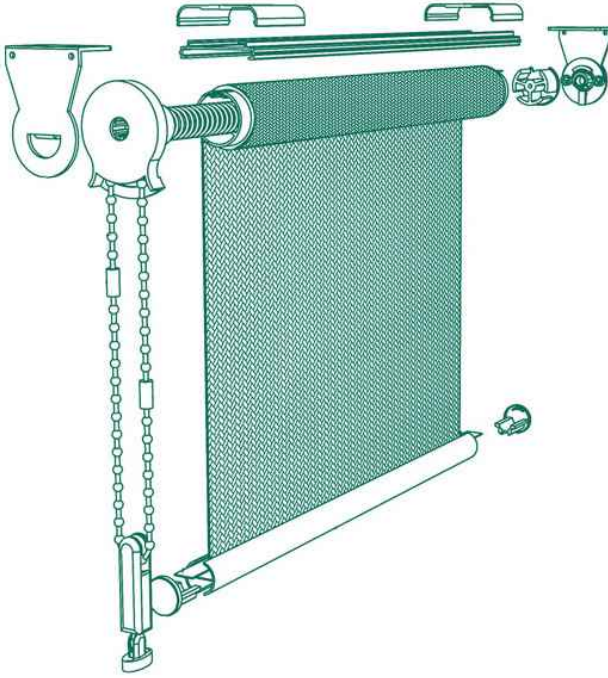

Logo Shades

RolaShades

RolaShades

Logo Shades - Features

Strength Characteristic Benefits

- | | |
|---------------------------|--|
| • Spring Assist Mechanism | • Easy up-down movement |
| | • Increase clutch and system usage life |
| • Wrapped Bottom Bar | • Enhance appearance & prevent rusts |
| • Special Ink | • Printable on sunscreen or blackout fabric |
| | • Exterior or Interior application lasts up to 5 years |

DRY CONTACT

SOLAR POWERED

All system drawings are to be changed due to continuous Research & Development

RolaShades

Logo Shades - System

Manual or Motorized System

- Spring Assist Mechanism (SAM) for easy roll up and down
- Available up to 8 meters height
- Joining capability for multiple shades
- A wide range of screen color for your preference
- Different Hembar style that fit your window look

Reverse Motorized Blind

- Innovative system allows rolling the blind upward
- Design that fit your unique appearance
- A wide range of screen color for your preference

For Special Customized Roller & SkyShade Fabric, Please Contact
Email: info@rolashades.com - Website: www.rolashades.com